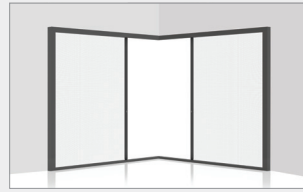

reddot design award
best of the best 2019

GOOD
DESIGN
AWARD
GOLD WINNER

Centor S4 Corner Screen

Open more of your home to the outside with the Centor S4 Corner System. Designed with the same clean lines as our S4 System, homeowners will enjoy even more fresh air and views, with each side of the opening capable of spanning up to 4592mm wide.

Openness: 46%

Tight weave

Made from the same durable material as our standard weave but features a smaller aperture to protect against tiny insects like midges.

Openness: 37%

Configurations

The S4 Corner System complements large post-less sliding and folding doors. Two screens or blinds (in the same fabric option) meet at a 90-degree angle opening.

Internal corner opening

External corner opening

Aluminium frame

S4 Corner is constructed from durable aluminium. The frame can be powder-coated in one of our popular colours (centor.com/screens) or customised to colour match existing doors and windows³.

Frame size

Specially designed for large doors, S4 Corner can span 3200mm high and 4592mm wide.¹

Fabric type	Overall frame width (mm)	Overall frame height (mm)	Install location	
			Inside	Outside
Standard weave mesh	1061 - 4592mm	815 - 3200mm	✓	✓
Tight weave mesh	1061 - 4177mm	815 - 3200mm	✓	✓
Boston, blackout	1061 - 3358mm	815 - 3000mm	✓	
Boston, light-filtering	1061 - 3558mm	815 - 3000mm	✓	
Tuscany, blackout	1061 - 3358mm	815 - 3000mm	✓	
Tuscany, light-filtering	1061 - 3992mm	815 - 3000mm	✓	
Mercury, blackout	1061 - 3992mm	815 - 3000mm	✓	
Mercury, light-filtering	1061 - 4592mm	815 - 3000mm	✓	
Sun-filter	1061 - 3992mm	815 - 3200mm	✓	✓