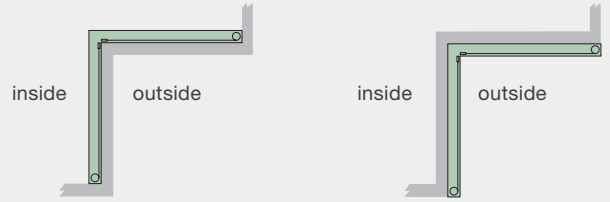

Insect screens

Durable polyester/PVC mesh is available in two different weave styles to keep even the smallest insects outside.

Standard weave

Keeps insects like moths, flies and mosquitoes outside, while standing the test of time with a durable polyester/PVC mesh construction.

Openness: 46%

Tight weave

Made from the same durable material as our standard weave but features a smaller aperture to protect against tiny insects like midges.

Openness: 37%

Configurations

The S4 Corner System complements large post-less sliding and folding doors. Two screens or blinds (in the same fabric option) meet at a 90-degree angle opening.

Internal corner opening

External corner opening

Aluminium frame

S4 Corner is constructed from durable aluminium. The frame can be powder-coated in one of our popular colours (centor.com/screens) or customised to colour match existing doors and windows³.

Frame size

Specially designed for large doors, S4 Corner can span 3200mm high and 4592mm wide.¹

Fabric type	Overall frame width (mm)	Overall frame height (mm)	Install location	
			Inside	Outside
Standard weave mesh	1061 - 4592mm	815 - 3200mm	✓	✓
Tight weave mesh	1061 - 4177mm	815 - 3200mm	✓	✓
Boston, blackout	1061 - 3358mm	815 - 3000mm	✓	
Boston, light-filtering	1061 - 3558mm	815 - 3000mm	✓	
Tuscany, blackout	1061 - 3358mm	815 - 3000mm	✓	
Tuscany, light-filtering	1061 - 3992mm	815 - 3000mm	✓	
Mercury, blackout	1061 - 3992mm	815 - 3000mm	✓	
Mercury, light-filtering	1061 - 4592mm	815 - 3000mm	✓	
Sun-filter	1061 - 3992mm	815 - 3200mm	✓	✓