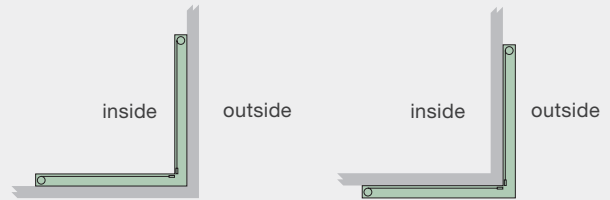

Insect screens

Durable polyester/PVC mesh is available in two different weave styles to keep even the smallest insects outside.

Standard weave

Keeps insects like moths, flies and mosquitoes outside, while standing the test of time with a durable polyester/PVC mesh construction.

Openness: 46%

Tight weave

Made from the same durable material as our standard weave but features a smaller aperture to protect against tiny insects like midges.

Openness: 37%

Configurations

The S4 Corner System complements large post-less sliding and folding doors. Two screens or blinds (in the same fabric option) meet at a 90-degree angle opening.

Internal corner opening

External corner opening

Aluminium frame

S4 Corner is constructed from durable aluminium. The frame can be powder-coated in one of our popular colours (centor.com/screens) or customised to colour match existing doors and windows³.

Frame size

Specially designed for large doors, S4 Corner can span 3200mm high and 4592mm wide.¹

Fabric type	Overall frame width (mm)	Overall frame height (mm)	Install location	
			Inside	Outside
Standard weave mesh	1061 - 4592mm	815 - 3200mm	✓	✓
Tight weave mesh	1061 - 4177mm	815 - 3200mm	✓	✓
Boston, blackout	1061 - 3358mm	815 - 3000mm	✓	
Boston, light-filtering	1061 - 3558mm	815 - 3000mm	✓	
Tuscany, blackout	1061 - 3358mm	815 - 3000mm	✓	
Tuscany, light-filtering	1061 - 3992mm	815 - 3000mm	✓	
Mercury, blackout	1061 - 3992mm	815 - 3000mm	✓	
Mercury, light-filtering	1061 - 4592mm	815 - 3000mm	✓	
Sun-filter	1061 - 3992mm	815 - 3200mm	✓	✓